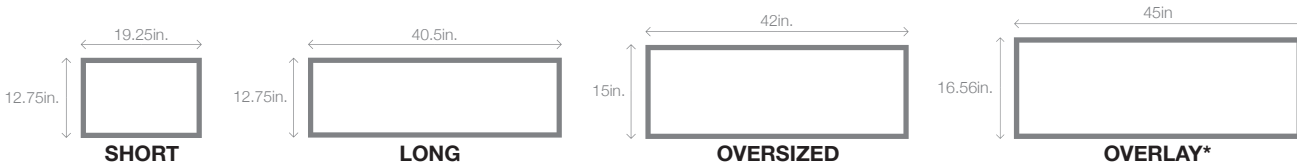

WINDOWS Model number indicates window style.

*Only available on Shoreline model 5602.